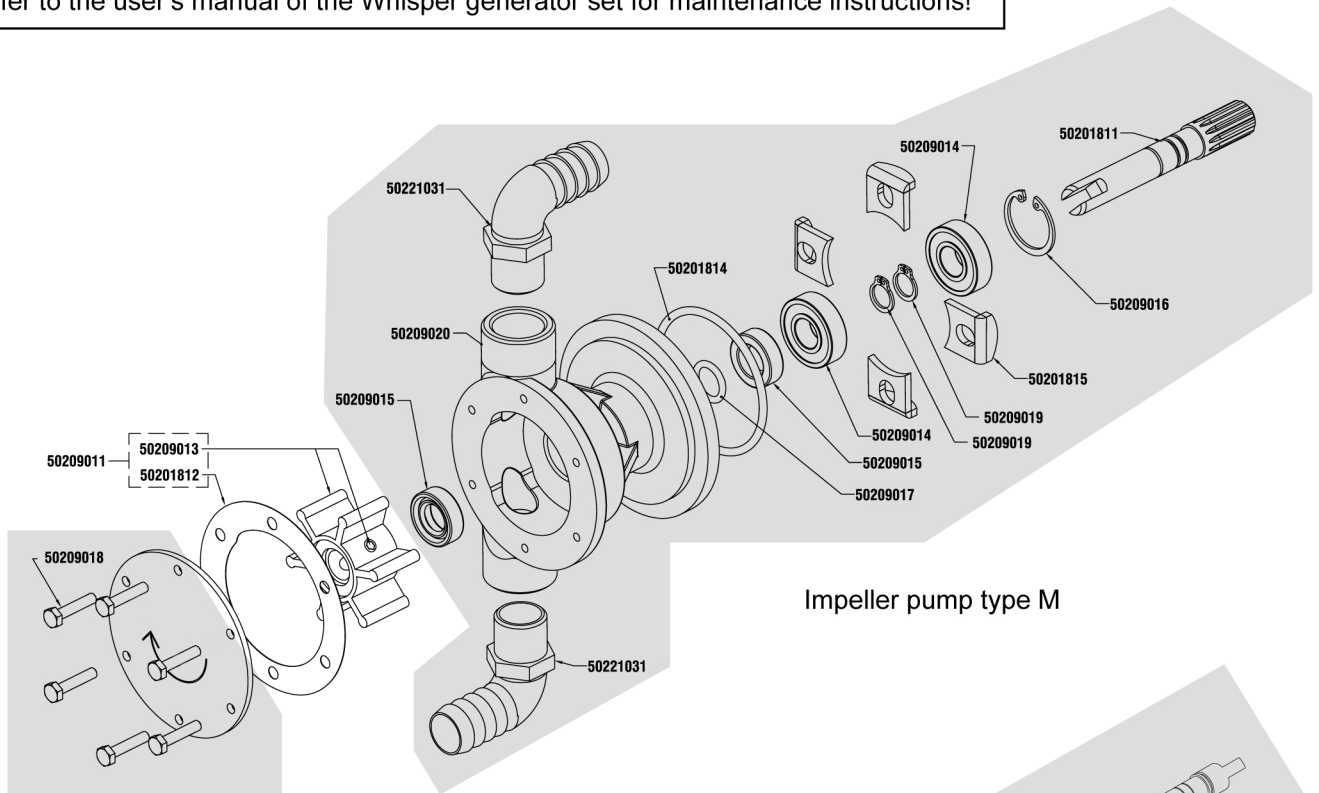

Refer to the user's manual of the Whisper generator set for maintenance instructions!

Impeller pump type M

Impeller pump type K

CONTENTS OF THE DELIVERY

pos	qty	article no	description
1	1	50209012	Gasket impeller waterpump
2	1	50209013	Impeller water pump K+M