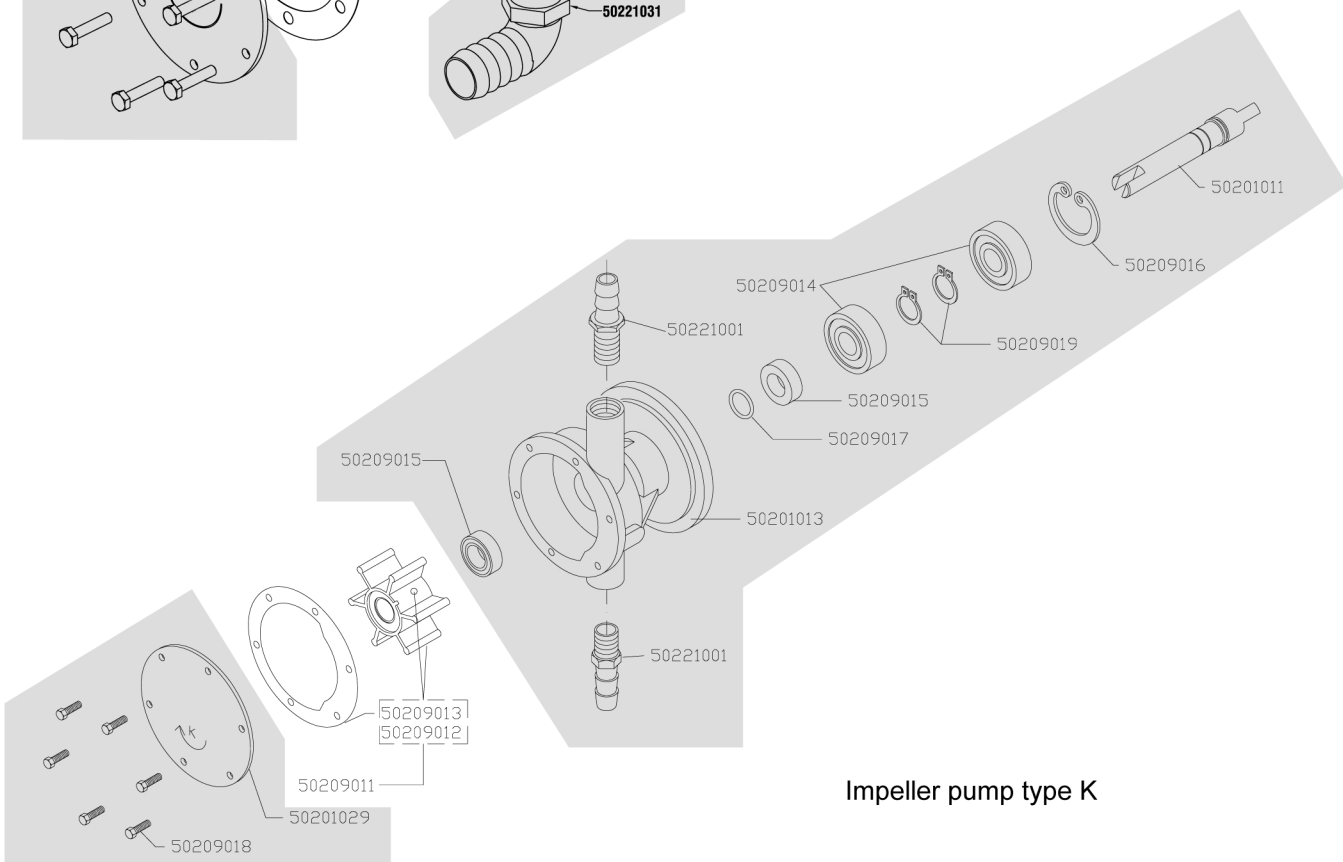

Refer to the user's manual of the Whisper generator set for maintenance instructions!

Impeller pump type M

Impeller pump type K

CONTENTS OF THE DELIVERY

pos	qty	article no	description
1	1	50209012	Gasket impeller waterpump
2	1	50209013	Impeller water pump K+M