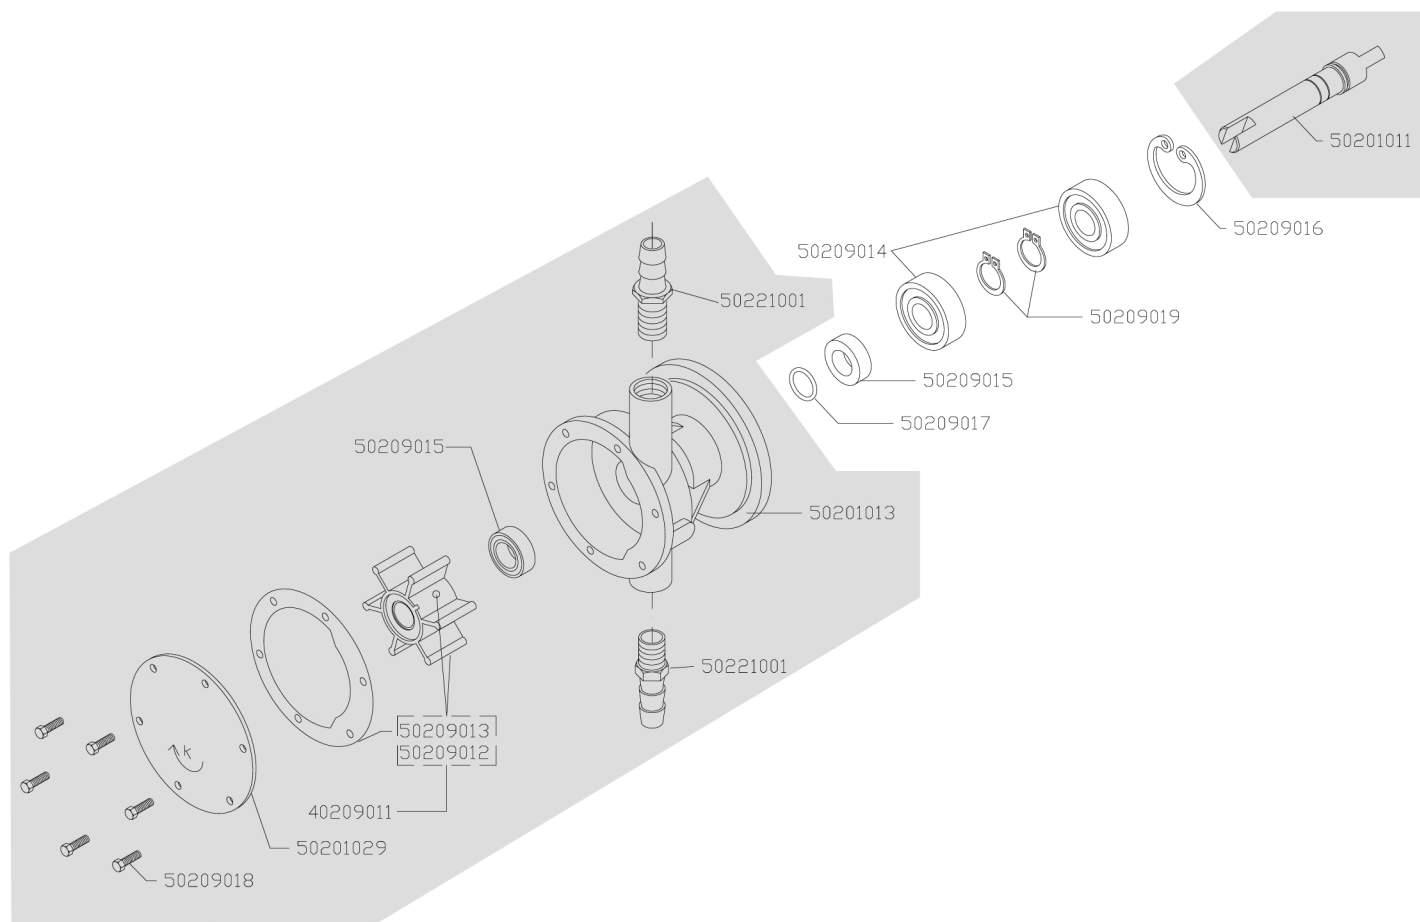

### CONTENTS OF THE DELIVERY

pos	qty	article no	description
1	2	50209014	Bearing imp. pump 12x28x8 mm (6001-2RS)
2	2	50209015	Seal impeller pump WA+RVS 12x22x7
3	1	50209016	Clip impeller pump large DIN472-28 type J
4	1	50209017	O-ring impeller pump NBR 70 12x2,5mm
5	2	50209019	Clip impeller pump small DIN471-11 type A
<b>TOTAL</b>		<b>40201251</b>	<b>REPAIR KIT A COOLING WATER PUMP TYPE K</b>